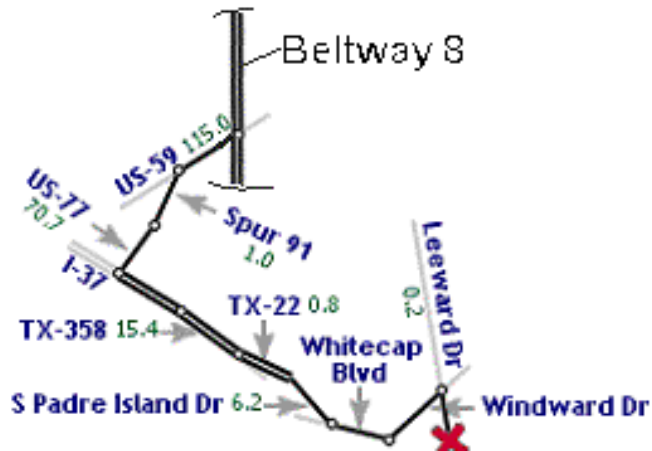

# Map to Gulfstream Condominium Apartments

## 14810 Windward Drive

### Corpus Christi, Tx. 78418

### 361-949-8061

1 thru 9	Get to <b>US-59</b> and the <b>Sam Houston Tollway S. (Beltway)</b> anyway you can...	
10	Head south on <b>US-59</b> and go 115 miles	114.98
11	Continue on <b>Spur 91</b> at sign reading " <b>US-77 S to Refugio / Corpus Christi</b> " and go 1.0 miles	0.98
12	Continue on <b>US-77</b> and go 71 miles	70.70
13	Continue on ramp at sign reading " <b>I-37 S / US-77 S</b> " and go 0.3 miles	0.32
14	Bear left on <b>I-37</b> and go 13 miles	13.04
15	Exit <b>I-37</b> via ramp at sign reading "Exit <b>4A TX-358 to Nas-Ccad / Padre Island / Airport</b> " and go 0.2 miles	0.24
16	Continue on <b>TX-358</b> and go 15 miles	15.35
17	Continue on <b>TX-22,S Padre Island Dr</b> at sign reading " <b>TX-22 E</b> " and go 0.8 miles	0.77
18	Exit <b>TX-22,S Padre Island Dr</b> via ramp to <b>S Padre Island Dr,John F Kennedy Memorial Cswy</b> and go 400 feet	0.07
19	Continue on <b>S Padre Island Dr,John F Kennedy Memorial Cswy</b> and go 6 miles	6.19
20	Turn left on <b>Whitecap Blvd</b> and go 0.5 miles	0.48
21	Turn left on <b>Windward Dr</b> and go 900 feet	0.18
22	Turn right on <b>Leeward Dr</b> and go about 1000 feet	0.20
	<b>Total Route Distance: From US-59 &amp; Beltway to Hotel</b>	<b>211.34</b>